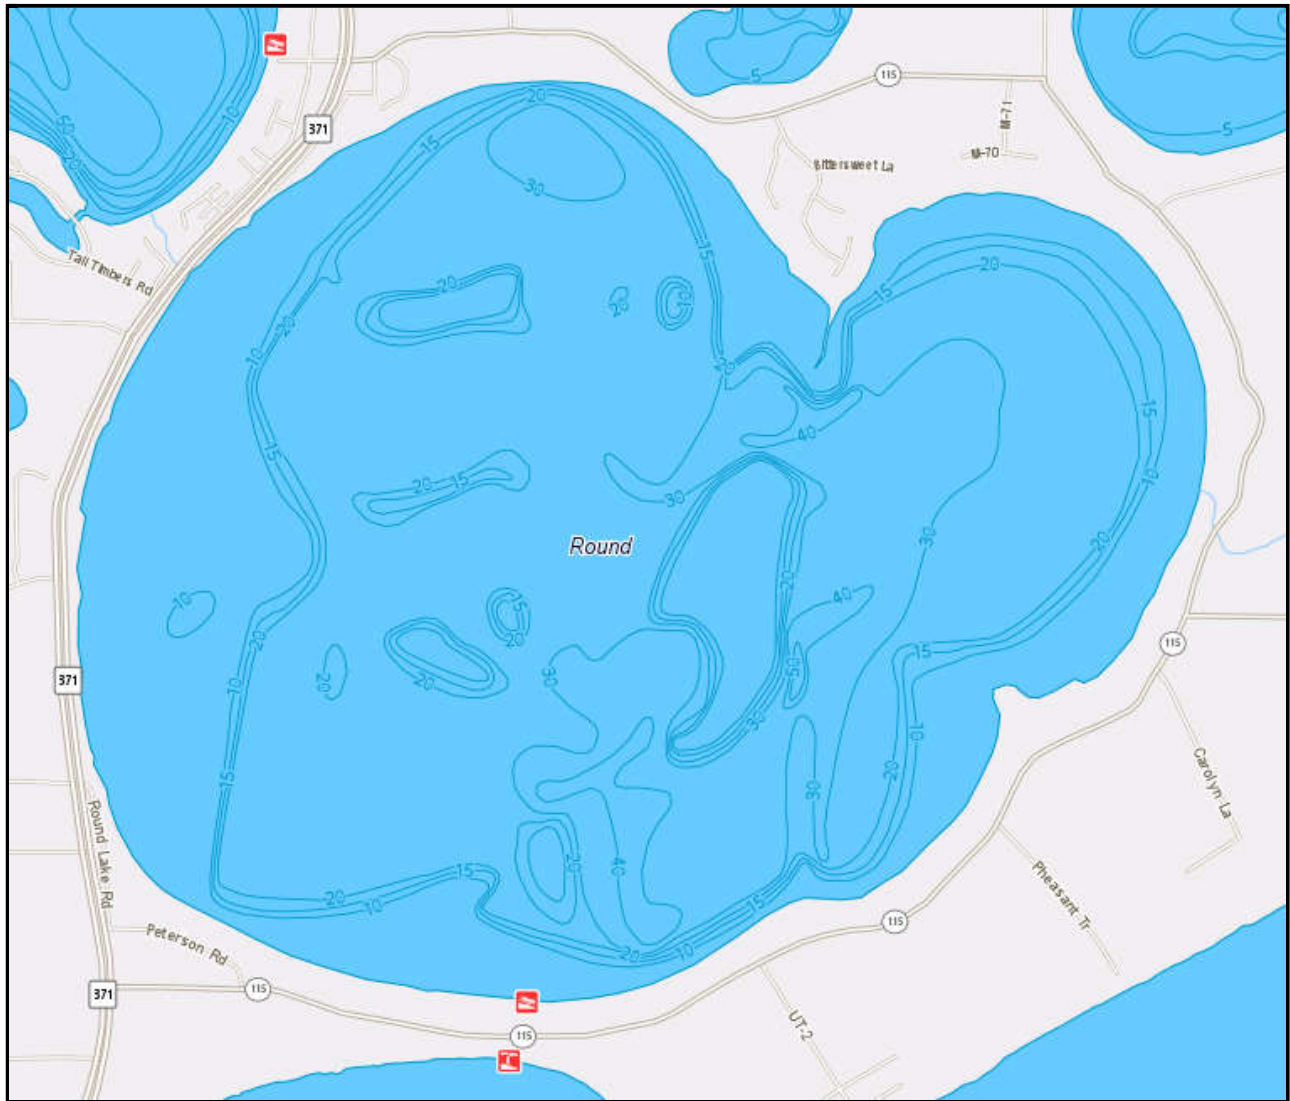

Minnesota DNR - Recreation Compass

- Lake/River
- National Forest
- National Wildlife Refuge
- Scientific & Natural Area
- ~ State Water Trail
- State Forest
- State Park
- ~ State Trail
- Water Access
- Wildlife Management Area

Map Parameters (UTM Zone 15, NAD83)
 minx: 399715.955437 maxx: 403506.903537
 miny: 5144066.676891 maxy: 5147308.212222